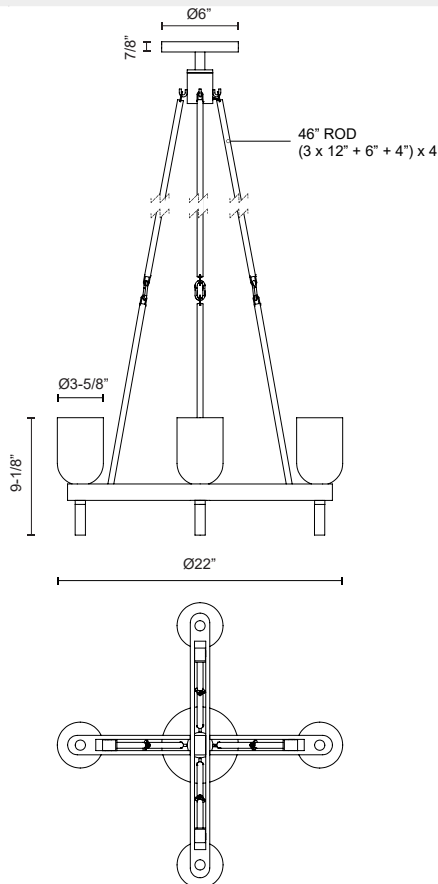

## LUCIAN PD338422

FIXTURE DIMENSIONS	D22" x H35-3/8"
LAMP TYPE	E12
MAX WATTAGE	60W
BULB QTY	4
BULBS INCLUDED	No
VOLTAGE	120V
GLASS DETAILS	Clear Crystal
MATERIAL	Crystal; Iron;
ROD LENGTH	46" Max (3x12" + 1x6" + 1x4")
WIRE LENGTH	144"
MINIMUM HANG HEIGHT	24"
SLOPED CEILING ADAPTABLE	No
LOCATION	Dry
CANOPY DIMENSIONS	D6" x H7/8"
PAINT FINISH	PN01; UB01; VB01;

[ D - Diameter, L - Length, W - Width, H - Height, E - Extension ]